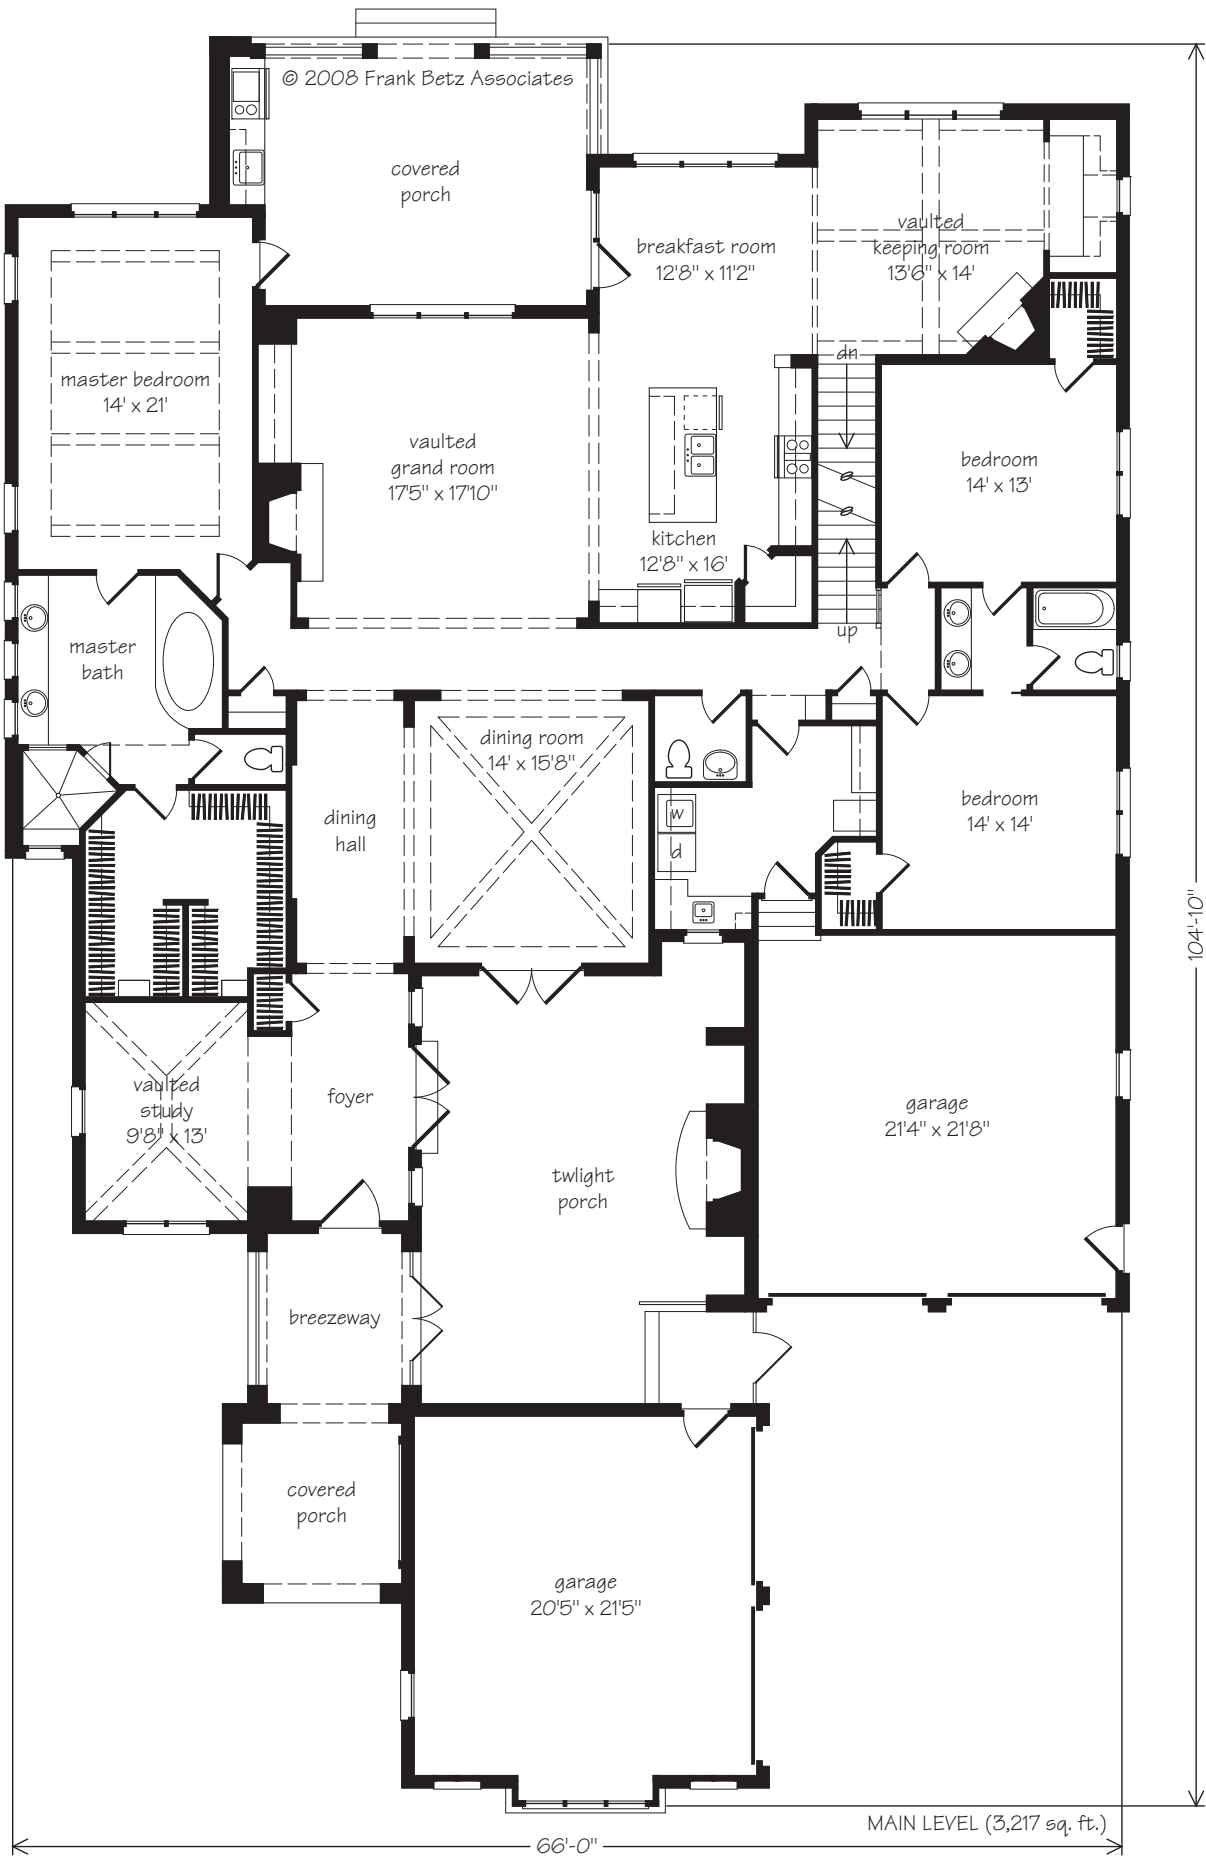

© 2008 Frank Betz Associates

MAIN LEVEL (3,217 sq. ft.)

#1654 Falkirk Ridge: Main Level Floor Plan