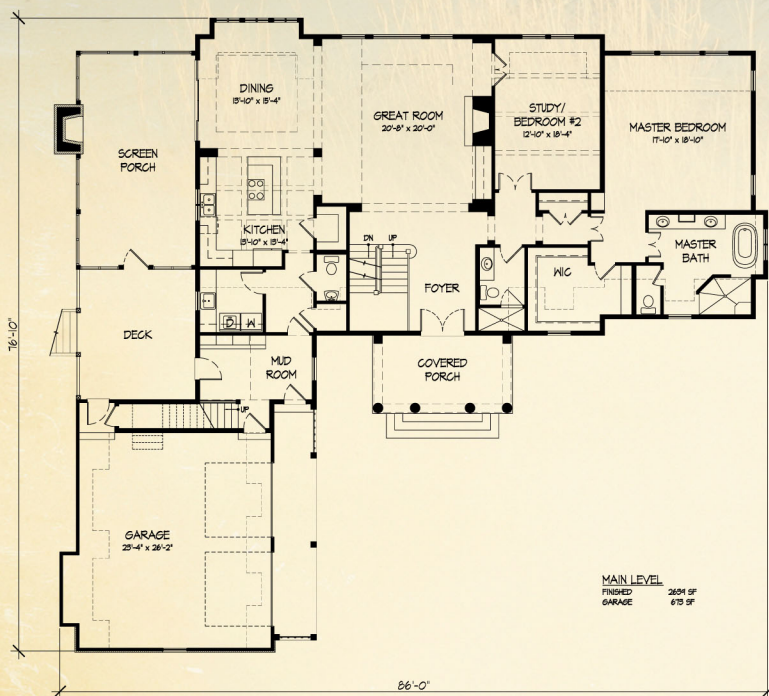

Kousa Creek

5-6 BR ★ 5.5 Bath ★ 5,044 sq ft

Kousa Creek is a casual yet elegant home that features an appealing combination of exterior finishes including stone, lap siding and cedar style shakes. Raised seam roofing is a beautiful accent to the dormer windows and a dramatic two-story front porch offers a sheltered welcome for your guests' arrival with a covered seating area on the second level. Entertaining is easy with the open first floor plan that incorporates the kitchen, dining area and great room and offers a seamless transition into an additional outdoor living space featuring a screened porch and fireplace. At just over 5,000 square feet, Kousa Creek offers up to six bedrooms and four and a half bathrooms; plenty of room to accommodate friends and family.