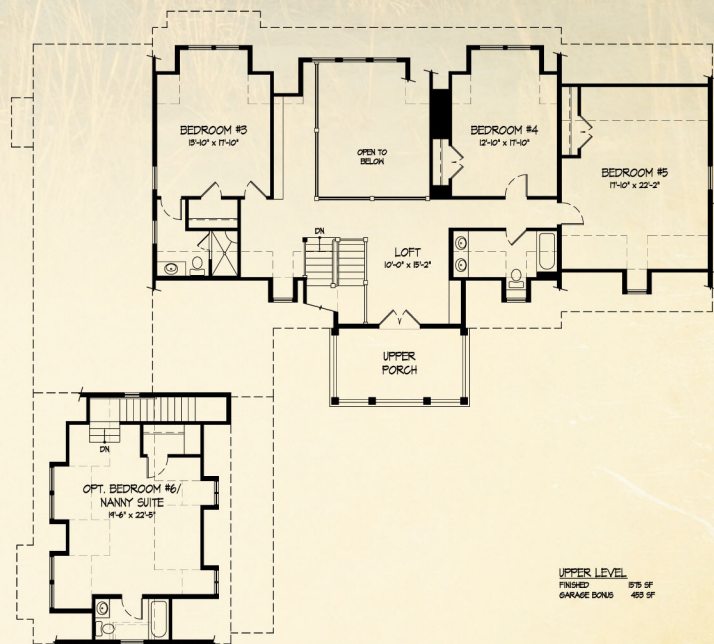

Kousa Creek

5-6 BR ★ 5.5 Bath ★ 5,044 sq ft

Kousa Creek is a casual yet elegant home that features an appealing combination of exterior finishes including stone, lap siding and cedar style shakes. Raised seam roofing is a beautiful accent to the dormer windows and a dramatic two-story front porch offers a sheltered welcome for your guests' arrival with a covered seating area on the second level. Entertaining is easy with the open first floor plan that incorporates the kitchen, dining area and great room and offers a seamless transition into an additional outdoor living space featuring a screened porch and fireplace. At just over 5,000 square feet, Kousa Creek offers up to six bedrooms and four and a half bathrooms; plenty of room to accommodate friends and family.